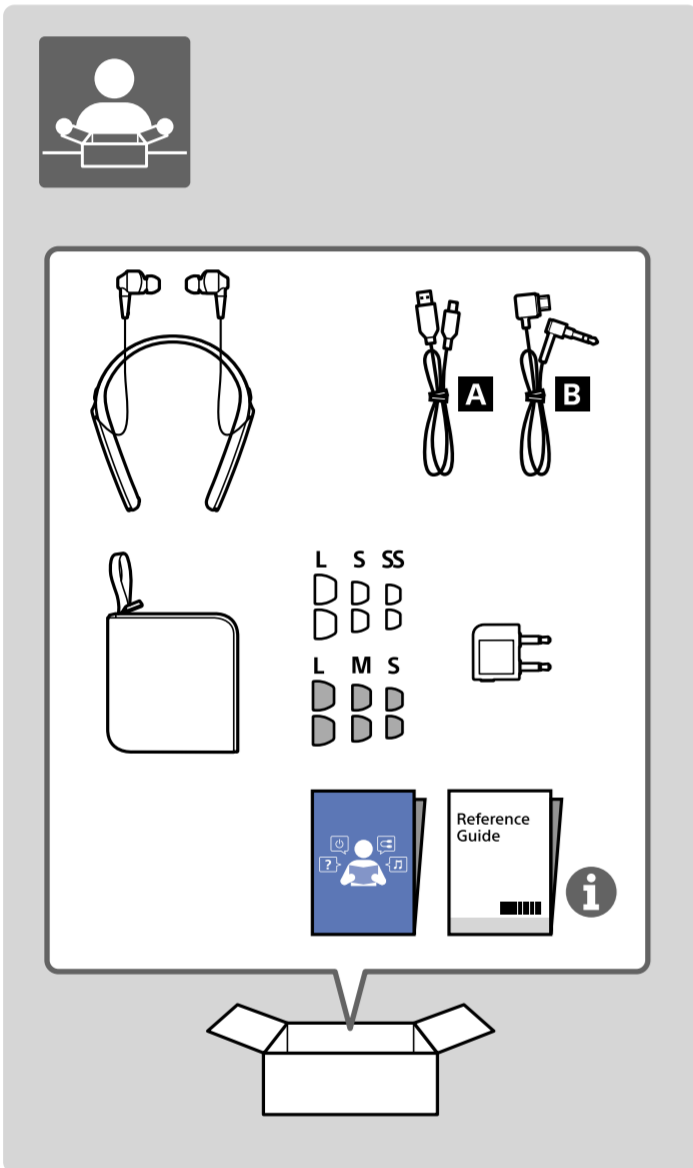

1

WI-1000X

D-677-100-11(1)

2

3

DIGITAL NC

Ambient Sound

DIGITAL NC