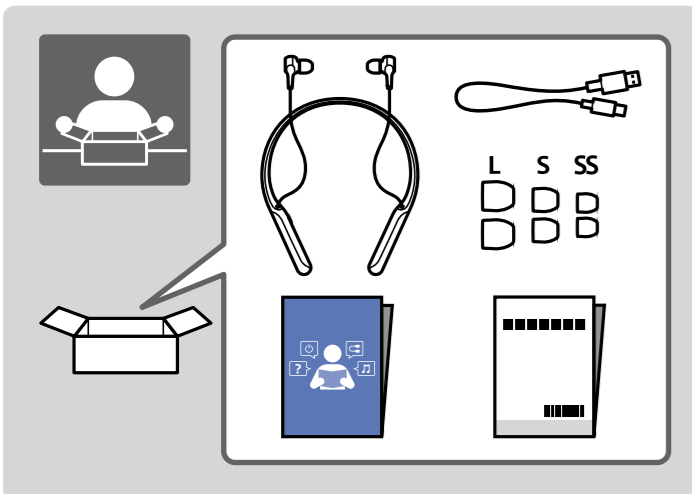

1

2

3

QR code and support URL: http://rd1.sony.net/help/mdr/wic600n/h_zz/

Diagram showing the earbud being inserted into the ear canal.