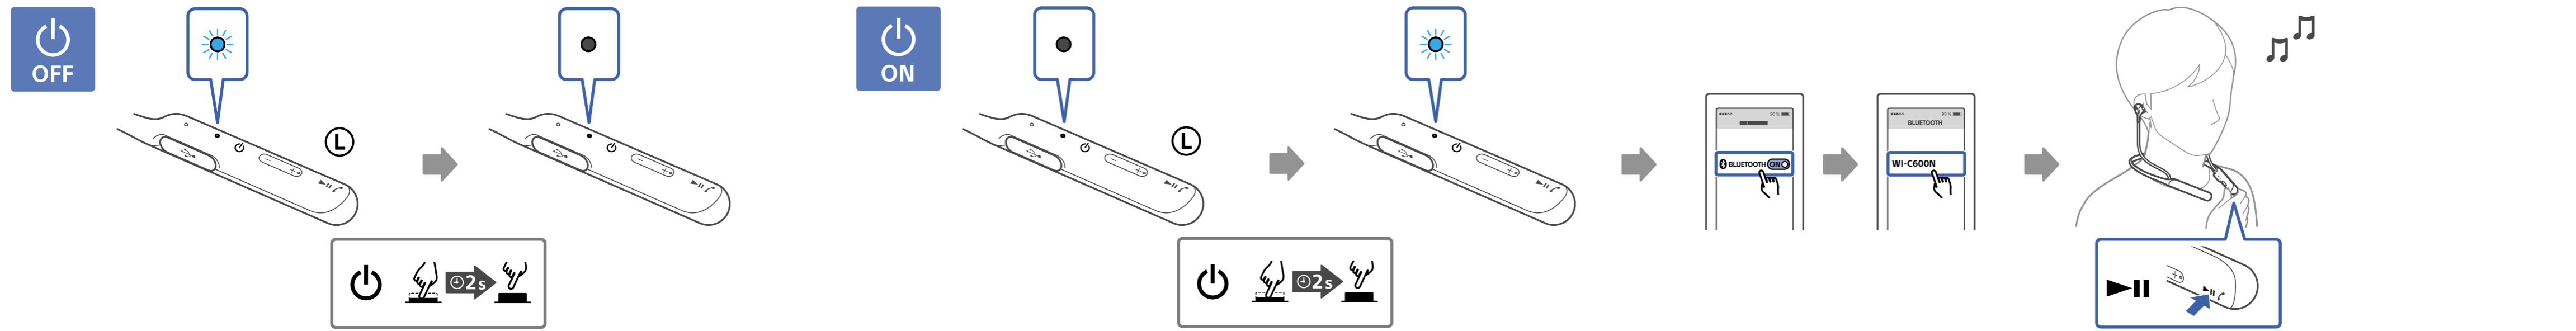

1

2

3

QR code and support URL: http://rd1.sony.net/help/mdr/wic600n/h_zz/

Diagram showing the earbud being inserted into the ear canal.