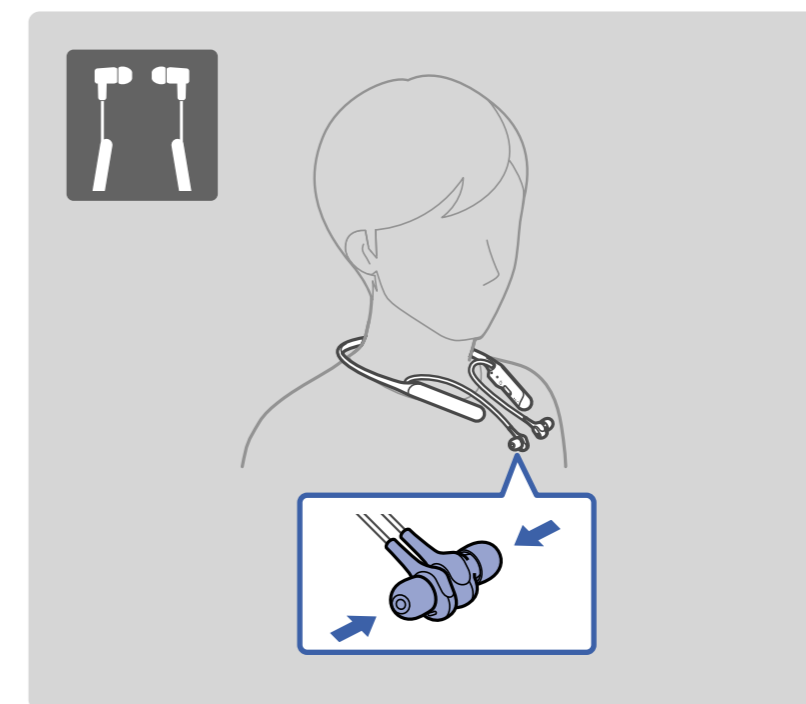

1

2

3

QR code and support URL: http://rd1.sony.net/help/mdr/wic600n/h_zz/

Diagram showing the earbud being inserted into the ear canal.