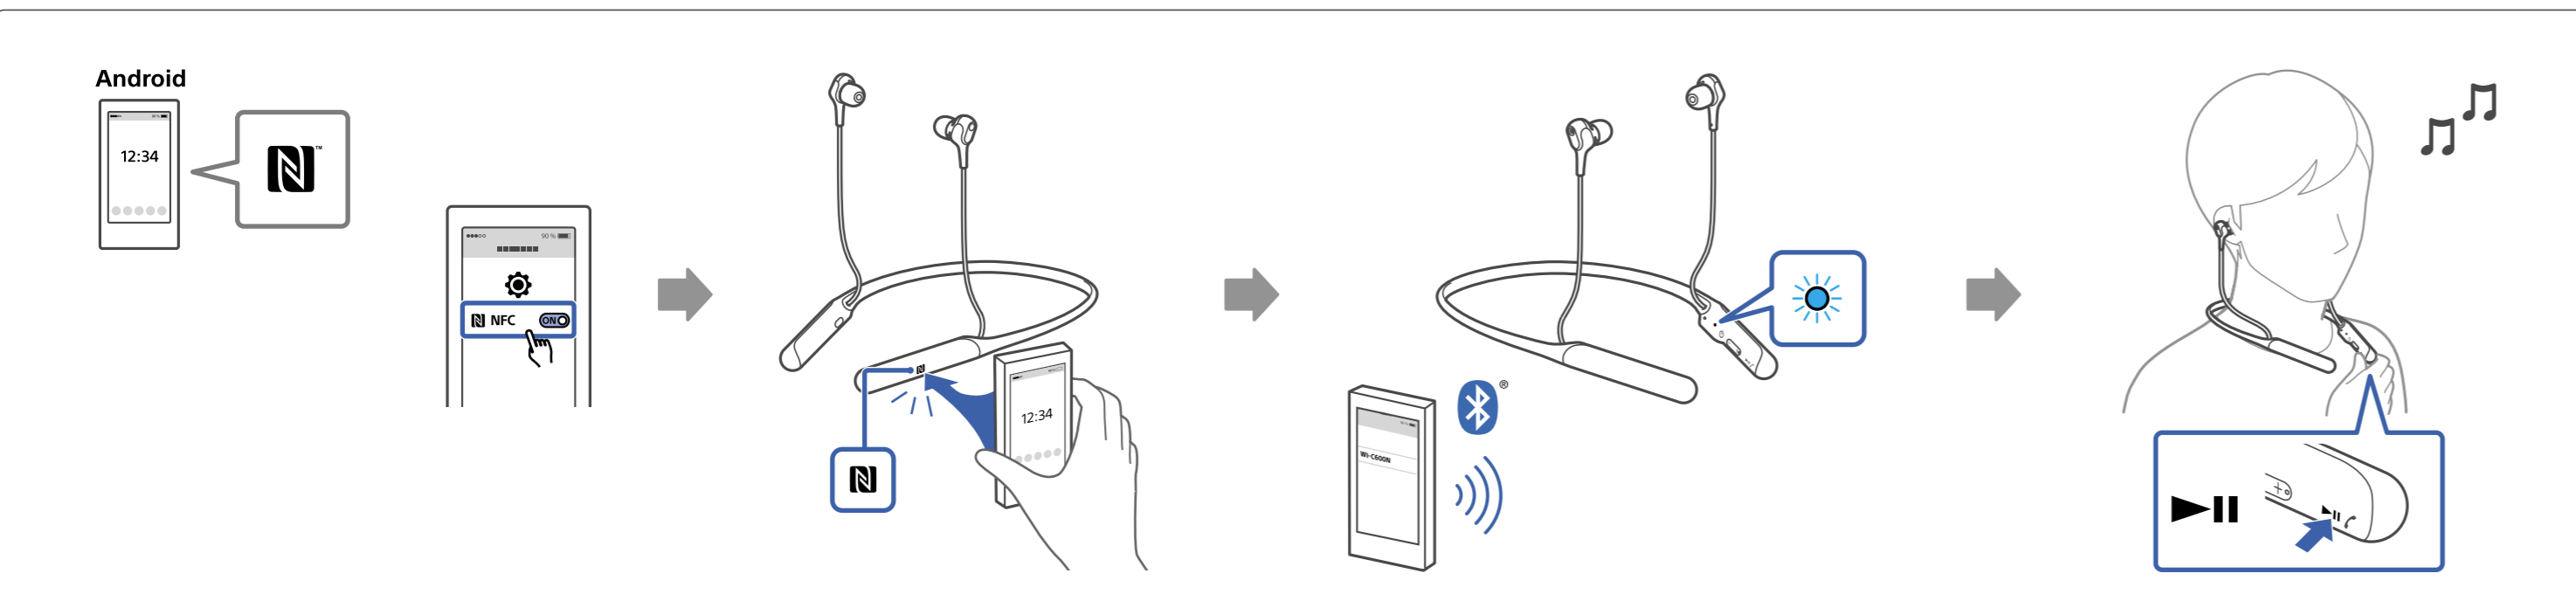

1

2

3

QR code and support URL: http://rd1.sony.net/help/mdr/wic600n/h_zz/

Diagram showing the earbud being inserted into the ear canal.