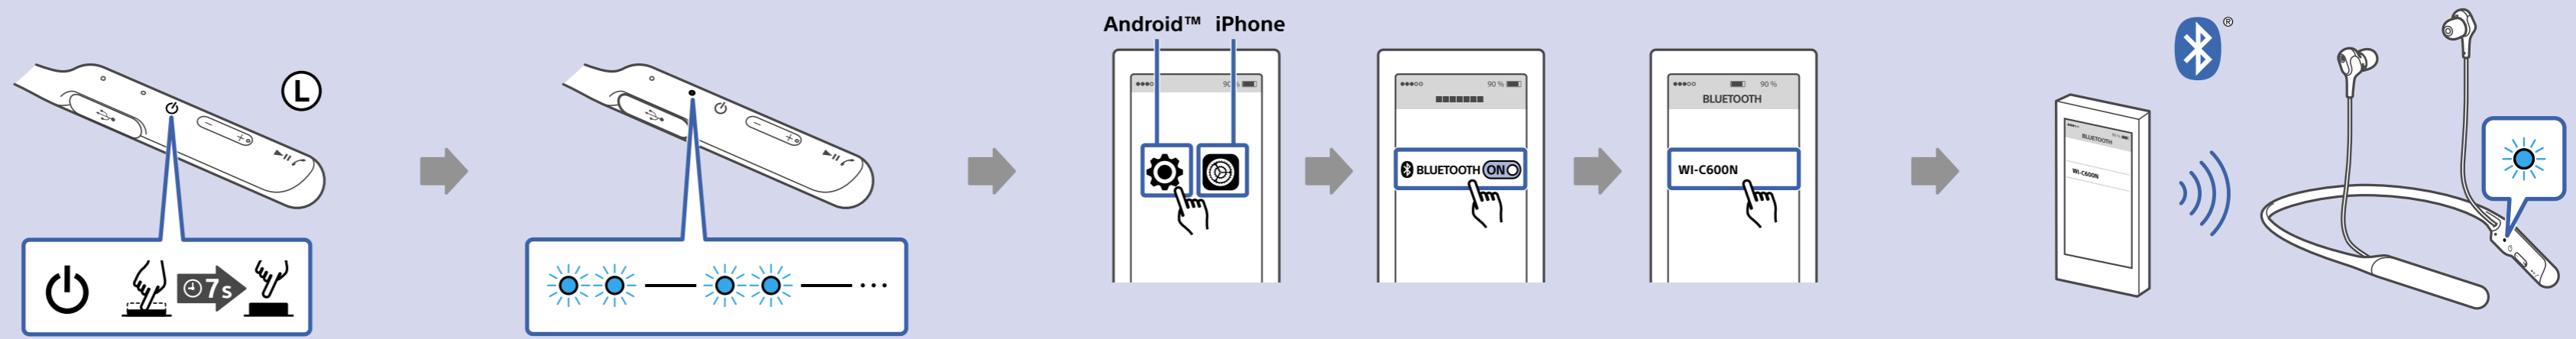

1

2

3

QR code and support URL: http://rd1.sony.net/help/mdr/wic600n/h_zz/

Diagram showing the earbud being inserted into the ear canal.